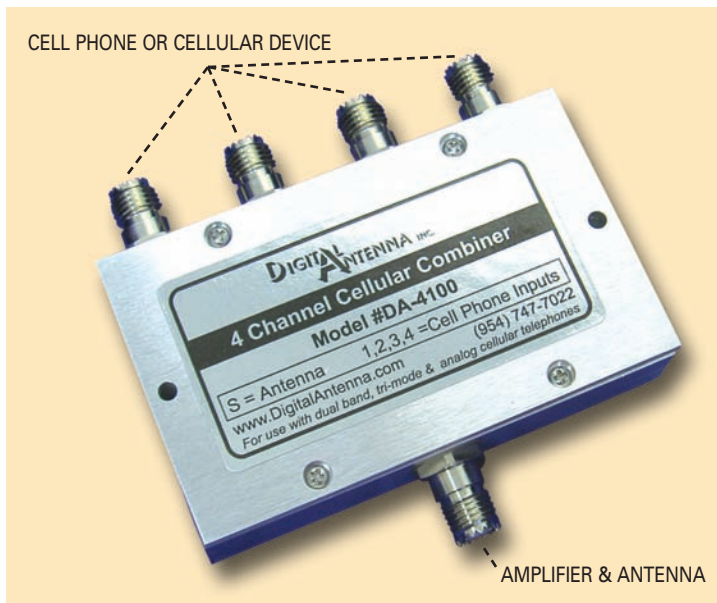

PowerMax™ MULTI-CELL PHONE COMBINERS

2-WAY | 4-WAY MULTIPLE CELL PHONE COMBINERS

USE WITH PowerMax™ AMPLIFIERS | REPEATERS

Harness the power of your antenna system with Digital Antenna's 2-way and 4-way combiners, allowing multiple cellular devices to be used simultaneously. Simply plug your PowerMax™ Direct Connect Cellular Amplifier and Antenna into the single port and your cellular devices (cellular phones or other mobile devices) into one of the cell phone inputs. Use Digital Antenna's Dash Mount Adapter Cable (C428-05 or C428-12) for convenient placement of the cell phone port.

DA-4100 4-Way Combiner

Use four cell phones at the same time. Connect up to four cellular phones or cellular devices to one PowerMax™ DA4000 Direct Connect Amplifier and cell antenna. Use Digital Antenna's Dash-Mount Cable for convenient placement of cell phone input. Ideal for larger yachts to allow multi-stateroom connections.

Due to 6dB insertion loss, always use with Digital Antenna's PowerMax™ DA4000 Direct Connect Amplifier.

DA-2100 2-Way Combiner

Connect up to two cellular phones or cellular devices to one PowerMax™ DA4000 Direct Connect Amplifier and cell antenna. Use Digital Antenna's Dash-Mount Cable for convenient placement of cell phone input.

Product Technical Specifications

Frequency	850-2100 MHz
Impedance	50 ohm
Max Input Power	3 watts
Connectors	Mini-UHF female (50 ohm)
Insertion loss	DA-2100 = 3 dB, DA-4100 = 6 dB
Operating Temp	-40 to +75° C -40 to 167° F
Dimensions	DA-2100 = 3.25" x 2", DA-4100 = 3.5" x 3.5"