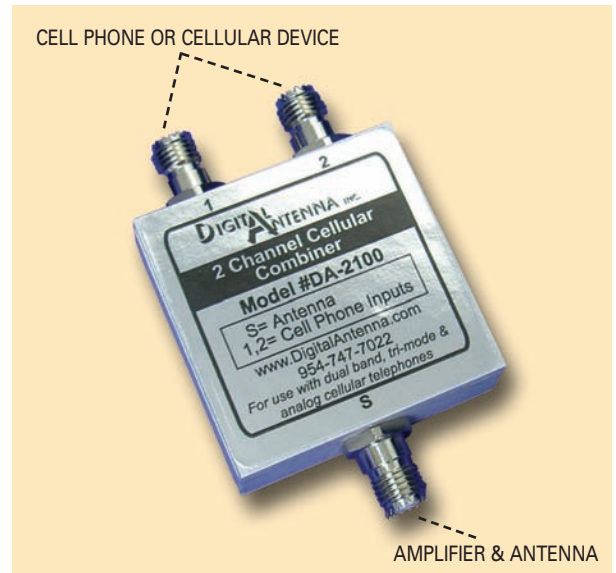

PowerMax™ MULTI-CELL PHONE COMBINERS

2-WAY | 4-WAY MULTIPLE CELL PHONE COMBINERS

USE WITH PowerMax™ AMPLIFIERS | REPEATERS

Harness the power of your antenna system with Digital Antenna's 2-way and 4-way combiners, allowing multiple cellular devices to be used simultaneously. Simply plug your PowerMax™ Direct Connect Cellular Amplifier and Antenna into the single port and your cellular devices (cellular phones or other mobile devices) into one of the cell phone inputs. Use Digital Antenna's Dash Mount Adapter Cable (C428-05 or C428-12) for convenient placement of the cell phone port.

DA-4100 4-Way Combiner

Use four cell phones at the same time. Connect up to four cellular phones or cellular devices to one PowerMax™ DA4000 Direct Connect Amplifier and cell antenna. Use Digital Antenna's Dash-Mount Cable for convenient placement of cell phone input. Ideal for larger yachts to allow multi-stateroom connections.

Due to 6dB insertion loss, always use with Digital Antenna's PowerMax™ DA4000 Direct Connect Amplifier.

DA-2100 2-Way Combiner

Connect up to two cellular phones or cellular devices to one PowerMax™ DA4000 Direct Connect Amplifier and cell antenna. Use Digital Antenna's Dash-Mount Cable for convenient placement of cell phone input.

Product Technical Specifications

Frequency	850-2100 MHz
Impedance	50 ohm
Max Input Power	3 watts
Connectors	Mini-UHF female (50 ohm)
Insertion loss	DA-2100 = 3 dB, DA-4100 = 6 dB
Operating Temp	-40 to +75° C -40 to 167° F
Dimensions	DA-2100 = 3.25" x 2", DA-4100 = 3.5" x 3.5"